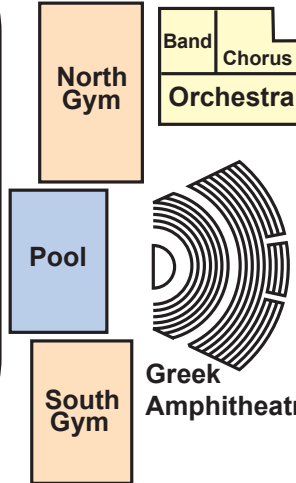

# Santa Monica High School

601 Pico Blvd., Santa Monica, CA 90405

from 4th Street  
turn into far right  
lane onto Olympic

I-10 FREEWAY

I-10 FREEWAY

OLYMPIC

OLYMPIC (ONE WAY)

LINCOLN BLVD

4TH STREET

LINCOLN BLVD

4TH STREET

4TH STREET

7TH STREET

BASKETBALL  
COURTS

MICHIGAN AVE

Main Entrance

PICO BLVD

PICO BLVD

PICO BLVD

Pedestrian gate open until 8:25am,  
at 2:00pm for student exit, again at  
3:16pm.

Gate closed 8:25am - 3:30pm

MAP NOT TO SCALE