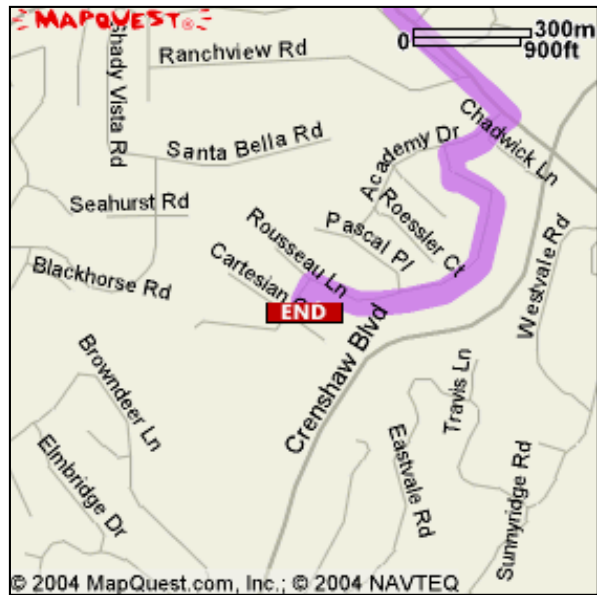

[Send To Printer](#) [Back To Directions](#)

Start: 601 Pico Blvd
Santa Monica, CA
90405-1224 US

End: 26800 Academy Dr
Palos Verdes Peninsula, CA
90274-3980 US

Distance: 23.63 miles

Total Estimated Time: 33 minutes

Sun. Mon. Tues. Wed. Thurs. Fri. Sat.

Dine. Shop. Travel. Save.

The 2005 Entertainment® Savings Book is Here!
FREE Shipping!

Click Here!

entertainment.

Directions

Distance

- | | | |
|--|--|------------|
| | 1. Start out going NORTHEAST on PICO BLVD toward 7TH ST. | 0.1 miles |
| | 2. Turn LEFT onto LINCOLN BLVD/CA-1. | 0.2 miles |
| | 3. Turn RIGHT onto OLYMPIC BLVD. | 0.1 miles |
| | 4. Merge onto I-10 E via the ramp on the LEFT toward LOS ANGELES. | 2.9 miles |
| | 5. Merge onto I-405 S via EXIT 3B toward LONG BEACH. | 12.0 miles |
| | 6. Take the CA-107/HAWTHORNE BLVD exit toward LAWDALE. | 0.2 miles |
| | 7. Turn RIGHT onto HAWTHORNE BLVD/CA-107 S. Continue to follow CA-107 S. | 5.5 miles |
| | 8. CA-107 S becomes HAWTHORNE BLVD. | 1.4 miles |
| | 9. Turn LEFT onto PALOS VERDES DR N. | 0.4 miles |
| | 10. Turn RIGHT onto ACADEMY DR. | 0.1 miles |
| | 11. Turn LEFT onto MONTAIGNE WAY. | 0.1 miles |
| | 12. Turn RIGHT onto ROUSSEAU LN. | 0.3 miles |
| | 13. Turn LEFT onto ACADEMY DR. | <0.1 miles |

End at 26800 Academy Dr, Palos Verdes Peninsula, CA 90274-3980 US

Start:

601 Pico Blvd
Santa Monica, CA
90405-1224 US

End:

26800 Academy Dr
Palos Verdes Peninsula, CA
90274-3980 US

Notes:

.....

.....