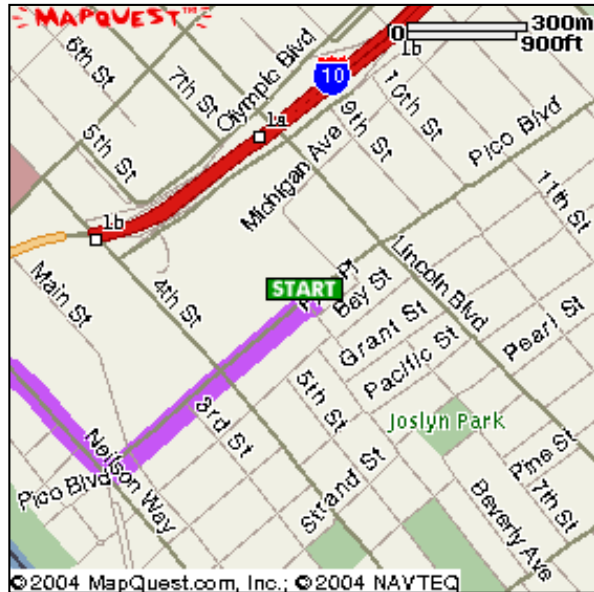

[Send To Printer](#) [Back To Directions](#)

**Start:** 601 Pico Blvd  
Santa Monica, CA  
90405-1224 US

**End:** 30215 Morning View Dr  
Malibu, CA  
90265-3616 US

**Distance:** 21.65 miles

**Total Estimated Time:** 33 minutes

**ENTER Here for a chance to win a trip to HAWAII!**

**Don't Miss Out! Be Prepared. Pack Imodium®!**

**Imodium**

Directions	Distance
1. Start out going Southwest on PICO BLVD toward 6TH ST.	0.3 miles
2. Turn RIGHT onto OCEAN AVE.	0.3 miles
3. Turn LEFT to take the PAC COAST HWY ramp.	0.2 miles
4. Merge onto PACIFIC COAST HWY/CA-1.	20.3 miles
5. Turn RIGHT onto MORNING VIEW DR.	0.3 miles
<b>End at 30215 Morning View Dr, Malibu, CA 90265-3616 US</b>	

**Start:**

601 Pico Blvd  
Santa Monica, CA  
90405-1224 US

**End:**

30215 Morning View Dr  
Malibu, CA  
90265-3616 US

**Notes:**

.....

.....

.....