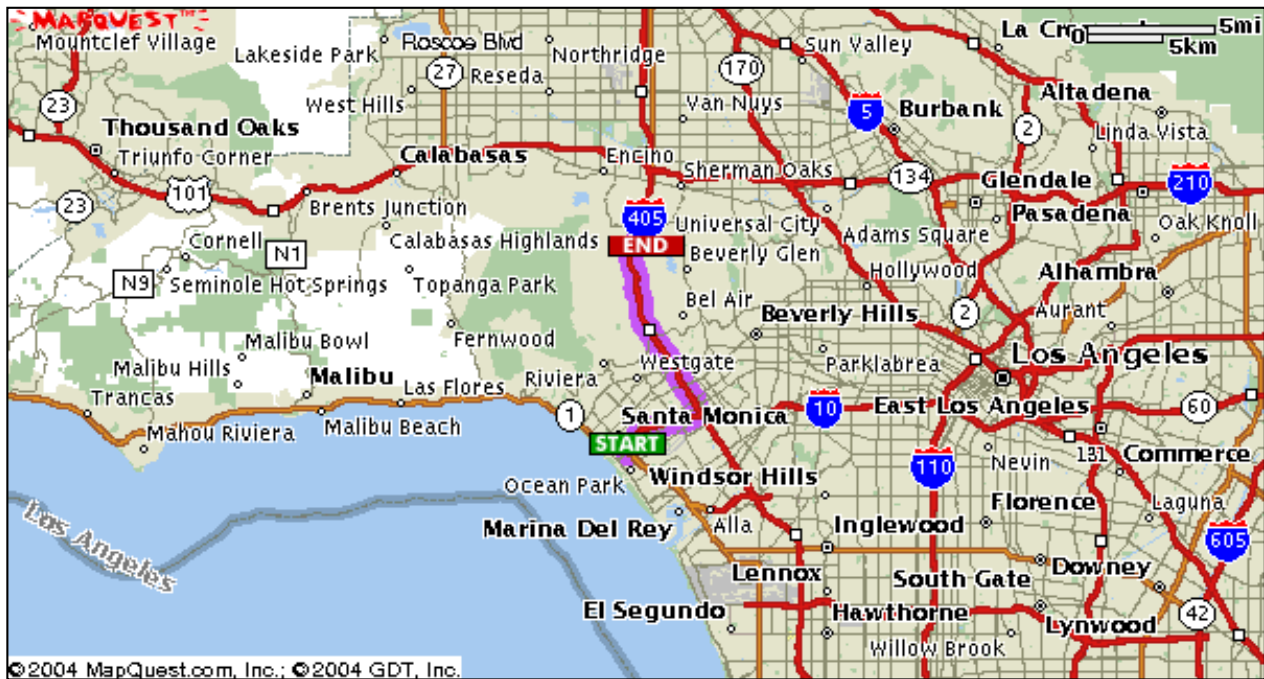

 [Send To Printer](#) [Back To Directions](#)

Start: 601 Pico Blvd
Santa Monica, CA
90405-1224 US

End: 15500 Stephen S Wise Dr
Los Angeles, CA
90077-1520 US

Distance: 11.42 miles

Total Estimated Time: 14 minutes

Distance

- | | | |
|---|--|------------|
|  | 1. Start out going Northeast on PICO BLVD toward 7TH ST. | 0.1 miles |
|  | 2. Turn LEFT onto LINCOLN BLVD/CA-1. | 0.2 miles |
|  | 3. Turn RIGHT onto OLYMPIC BLVD. | 0.1 miles |
|  | 4. Merge onto I-10 E via the ramp- on the left- toward LOS ANGELES. | 2.7 miles |
|  | 5. Merge onto I-405 N via exit number 3A toward SACRAMENTO. | 7.3 miles |
|  | 6. Take the SKIRBALL CTR DR exit toward MULHOLLAND DR. | 0.3 miles |
|  | 7. Turn LEFT onto SKIRBALL CENTER DR. | 0.2 miles |
|  | 8. Turn SLIGHT RIGHT onto MULHOLLAND DR. | 0.2 miles |
|  | 9. Turn RIGHT onto N CASIANO RD. | 0.1 miles |
|  | 10. Turn LEFT onto STEPHEN S WISE DR. | <0.1 miles |
|  | End at 15500 Stephen S Wise Dr, Los Angeles, CA 90077-1520 US | |

©2004 MapQuest.com, Inc.; ©2004 GDT, Inc.

Start:

601 Pico Blvd
Santa Monica, CA
90405-1224 US

End:

15500 Stephen S Wise Dr
Los Angeles, CA
90077-1520 US

©2004 MapQuest.com, Inc.; ©2004 NAVTEQ

©2004 MapQuest.com, Inc.; ©2004 NAVTEQ